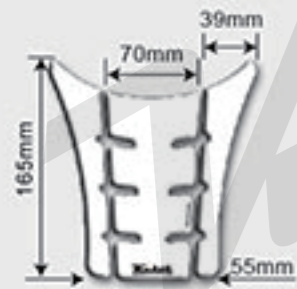

TANK PAD

CLEAR
(White=Clear)

DU-001C

BLACK

CLEAR CARBON

CARBON LOOK

- 3D CARBON LOOK
- CARBON LOOK
- KT3100