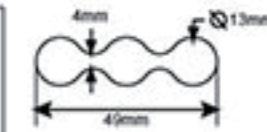

CARBON LOOK ADHESIVE

Code	Size
CA2839	390x280mm

TRACTION DOTS

AREA 280*390mm

QTY 110 pcs/per

WHEEL STRIP WS800~

Color	Code	Property	WS800~
White	WS800W	Reflective	
Yellow	WS800Y	Reflective	
Orange	WS800O	Reflective	
Red	WS800R	Reflective	
Blue	WS800B	Reflective	
Green	WS800G	Reflective	
Black	WS800K	Reflective	
Fluorescent Yellow	WS800FY	Fluorescent Color (Non-Reflective)	
Fluorescent Orange	WS800FO	Fluorescent Color (Non-Reflective)	
Fluorescent Green	WS800FG	Fluorescent Color (Non-Reflective)	

Length: 7mm x 6mts