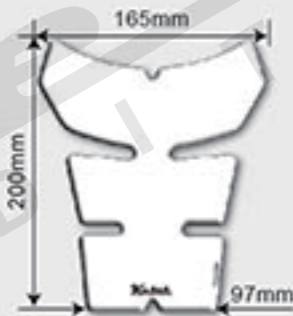

TANK PAD

CLEAR
(White=Clear)

DU-002C

BLACK

CLEAR CARBON

CARBON LOOK

- 3D CARBON LOOK
- CARBON LOOK
- KT3100