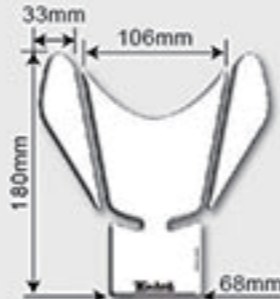

TANK PAD

CLEAR
(White=Clear)

SU-001C

BLACK

CLEAR CARBON

CARBON LOOK

- 3D CARBON LOOK
- CARBON LOOK
- KT3100