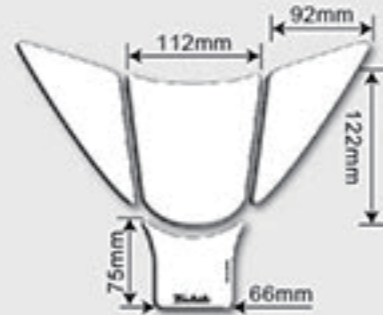

TANK PAD

CLEAR
(White=Clear)

DU-005C

BLACK

CLEAR CARBON

CARBON LOOK

- 3D CARBON LOOK
- CARBON LOOK
- KT3100