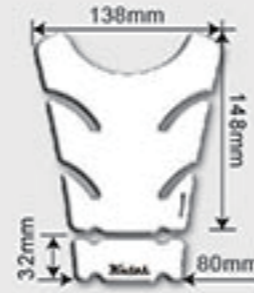

TANK PAD

CLEAR
(White=Clear)

DU-003C

BLACK

CLEAR CARBON

CARBON LOOK

- 3D CARBON LOOK
- CARBON LOOK
- KT3100